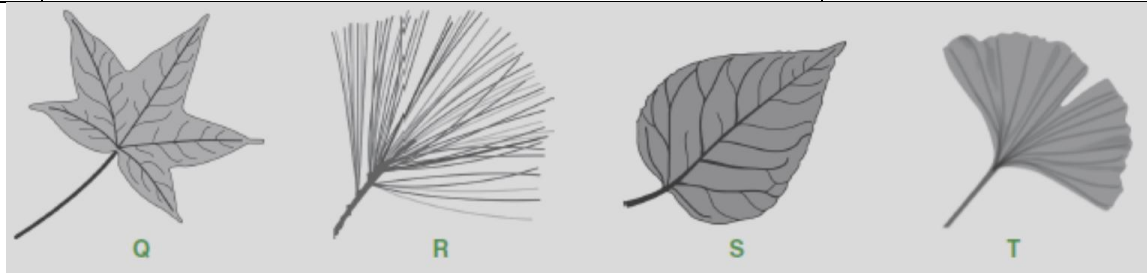

Dichotomous Key Practice

1	a. The insect has 2 wings	Go to 2
	b. The insect has more than 2 wings	Go to 3
2	a. The insect has a long skinny abdomen	Tupula simplex
	b. The insect has a short broad abdomen	Apis mellifera
3	a. The insect has broad wings	Go to 4
	b. The insect has thin wings	Go to 5
4	a. The insect has spots on its wings	Chaetocneme denitza
	b. The insect do not have spots on its wings	Catopsila pomona
5	a. The insect has a broad abdomen	Bombus fervidus
	b. The insect has a thin abdomen	Hexagenia limbata

1	a. The insect has wings that are spread out.....	Go to 2
	b. The insect does not have wings that are spread out.....	Go to 4
2	a. The insect has short antennae.....	Go to 3
	b. The insect has long antennae.....	Formica rufa
3	a. The insect has two sets of visible wings.....	Chortoicetes terminifera
	b. The insect has one sets of visible wings.....	Musca domestica
4	a. The insect has stripes.....	Pediculus humanus
	b. The insect does not have stripes.....	Go to 5
5	a. The insect has large, dark spots.....	<i>Coccinella septempunctata</i>
	b. The insect is solid colored.....	<i>Stenochidus gracilis</i>

1	a. Has needles.....	<i>Pinus strobus</i>
	b. Does not have needles.....	Go to 2
2	a. Leaf is teardrop shaped	<i>Populus balsamifera</i>
	b. leaf is not teardrop shaped	Go to 3
3	a. Leaf has pointed tips	<i>Liquidambar styraciflua</i>
	b. Leaf is a semicircle shape	<i>Ginkgo biloba</i>

1	a. Leaf blade does not have lobes.....	Go to 2
	b. Leaf blade has deep lobes.....	<i>Quercus alba</i>
2	a. Leaf blade not long and narrow.....	Go to 3
	b. Leaf blade long and narrow	<i>Salix nigra</i>
3	a. Leaf is heart shaped.....	<i>Populus deltoides</i>
	b. Leaf has distinctive points.....	<i>Ilex opaca</i>