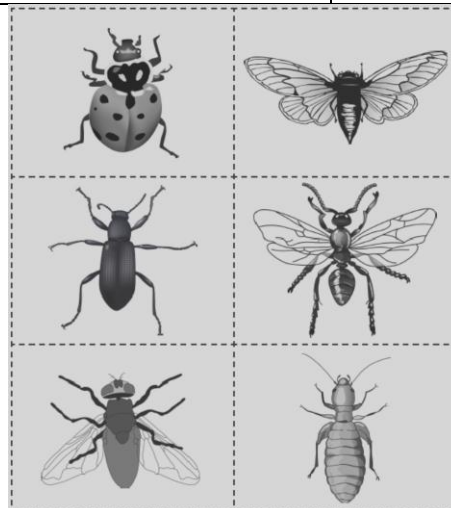

Dichotomous Key Practice

1	a. The insect has 2 wings	Go to 2
	b. The insect has more than 2 wings	Go to 3
2	a. The insect has a long skinny abdomen	Tupula simplex
	b. The insect has a short broad abdomen	Apis mellifera
3	a. The insect has broad wings	Go to 4
	b. The insect has thin wings	Go to 5
4	a. The insect has spots on its wings	Chaetocneme denitza
	b. The insect do not have spots on its wings	Catopsila pomona
5	a. The insect has a broad abdomen	Bombus fervidus
	b. The insect has a thin abdomen	Hexagenia limbata

1	a. The insect has wings that are spread out.....	Go to 2
	b. The insect does not have wings that are spread out.....	Go to 4
2	a. The insect has short antennae.....	Go to 3
	b. The insect has long antennae.....	Formica rufa
3	a. The insect has two sets of visible wings.....	Chortoicetes terminifera
	b. The insect has one sets of visible wings.....	Musca domestica
4	a. The insect has stripes.....	Pediculus humanus
	b. The insect does not have stripes.....	Go to 5
5	a. The insect has large, dark spots.....	<i>Coccinella septempunctata</i>
	b. The insect is solid colored.....	<i>Stenochidus gracilis</i>

1	a. Has needles.....	<i>Pinus strobus</i>
	b. Does not have needles.....	Go to 2
2	a. Leaf is teardrop shaped	<i>Populus balsamifera</i>
	b. leaf is not teardrop shaped	Go to 3
3	a. Leaf has pointed tips	<i>Liquidambar styraciflua</i>
	b. Leaf is a semicircle shape	<i>Ginkgo biloba</i>

1	a. Leaf blade does not have lobes.....	Go to 2
	b. Leaf blade has deep lobes.....	<i>Quercus alba</i>
2	a. Leaf blade not long and narrow.....	Go to 3
	b. Leaf blade long and narrow	<i>Salix nigra</i>
3	a. Leaf is heart shaped.....	<i>Populus deltoides</i>
	b. Leaf has distinctive points.....	<i>Ilex opaca</i>