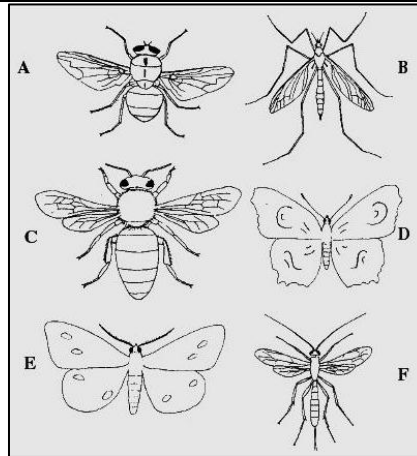

Dichotomous Key Practice

1	a. The insect has 2 wings	Go to 2
	b. The insect has more than 2 wings	Go to 3
2	a. The insect has a long skinny abdomen	Tupula simplex
	b. The insect has a short broad abdomen	Apis mellifera
3	a. The insect has broad wings	Go to 4
	b. The insect has thin wings	Go to 5
4	a. The insect has spots on its wings	Chaetocneme denitza
	b. The insect do not have spots on its wings	Catopsila pomona
5	a. The insect has a broad abdomen	Bombus fervidus
	b. The insect has a thin abdomen	Hexagenia limbata

1	a. The insect has wings that are spread out.....	Go to 2
	b. The insect does not have wings that are spread out.....	Go to 4
2	a. The insect has short antennae.....	Go to 3
	b. The insect has long antennae.....	Formica rufa
3	a. The insect has two sets of visible wings.....	Chortoicetes terminifera
	b. The insect has one sets of visible wings.....	Musca domestica
4	a. The insect has stripes.....	Pediculus humanus
	b. The insect does not have stripes.....	Go to 5
5	a. The insect has large, dark spots.....	<i>Coccinella septempunctata</i>
	b. The insect is solid colored.....	<i>Stenochidus gracilis</i>

1	a. Has needles.....	<i>Pinus strobus</i>
	b. Does not have needles.....	Go to 2
2	a. Leaf is teardrop shaped	<i>Populus balsamifera</i>
	b. leaf is not teardrop shaped	Go to 3
3	a. Leaf has pointed tips	<i>Liquidambar styraciflua</i>
	b. Leaf is a semicircle shape	<i>Ginkgo biloba</i>

1	a. Leaf blade does not have lobes.....	Go to 2
	b. Leaf blade has deep lobes.....	<i>Quercus alba</i>
2	a. Leaf blade not long and narrow.....	Go to 3
	b. Leaf blade long and narrow	<i>Salix nigra</i>
3	a. Leaf is heart shaped.....	<i>Populus deltoides</i>
	b. Leaf has distinctive points.....	<i>Ilex opaca</i>